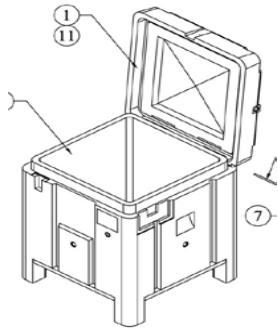

### D1200

**Dim. mm**

Length: 800  
Width: 800  
Height: 1000  
Weight 60Kg

**Dry Ice Capacity**

3mm pellets 200Kg

### D1350

**Dim. mm**

Length: 1200  
Width: 800  
Height: 1000  
Weight 72Kg

**Dry Ice Capacity**

3mm pellets 350Kg

### D1250

**Dim. mm**

Length: 1090  
Width: 690  
Height: 980  
Weight 60Kg

**Dry Ice Capacity**

3mm pellets 250Kg

DIW250 (With Wheels)

### DIW250

**Dim. mm**

Length: 1090  
Width: 690  
Height: 1000 (on wheels)  
Weight 60Kg

**Dry Ice Capacity**

3mm pellets 250Kg

[Dry Ice Dangerous goods UN NO 1845 Class 9](#)