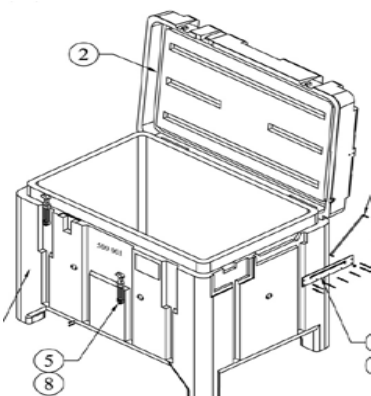

### D1200

**Dim. mm**

Length: 800  
Width: 800  
Height: 1000  
Weight 60Kg

**Dry Ice Capacity**

3mm pellets 200Kg

### D1350

**Dim. mm**

Length: 1200  
Width: 800  
Height: 1000  
Weight 72Kg

**Dry Ice Capacity**

3mm pellets 350Kg

### D1250

**Dim. mm**

Length: 1090  
Width: 690  
Height: 980  
Weight 60Kg

**Dry Ice Capacity**

3mm pellets 250Kg

DIW250 (With Wheels)